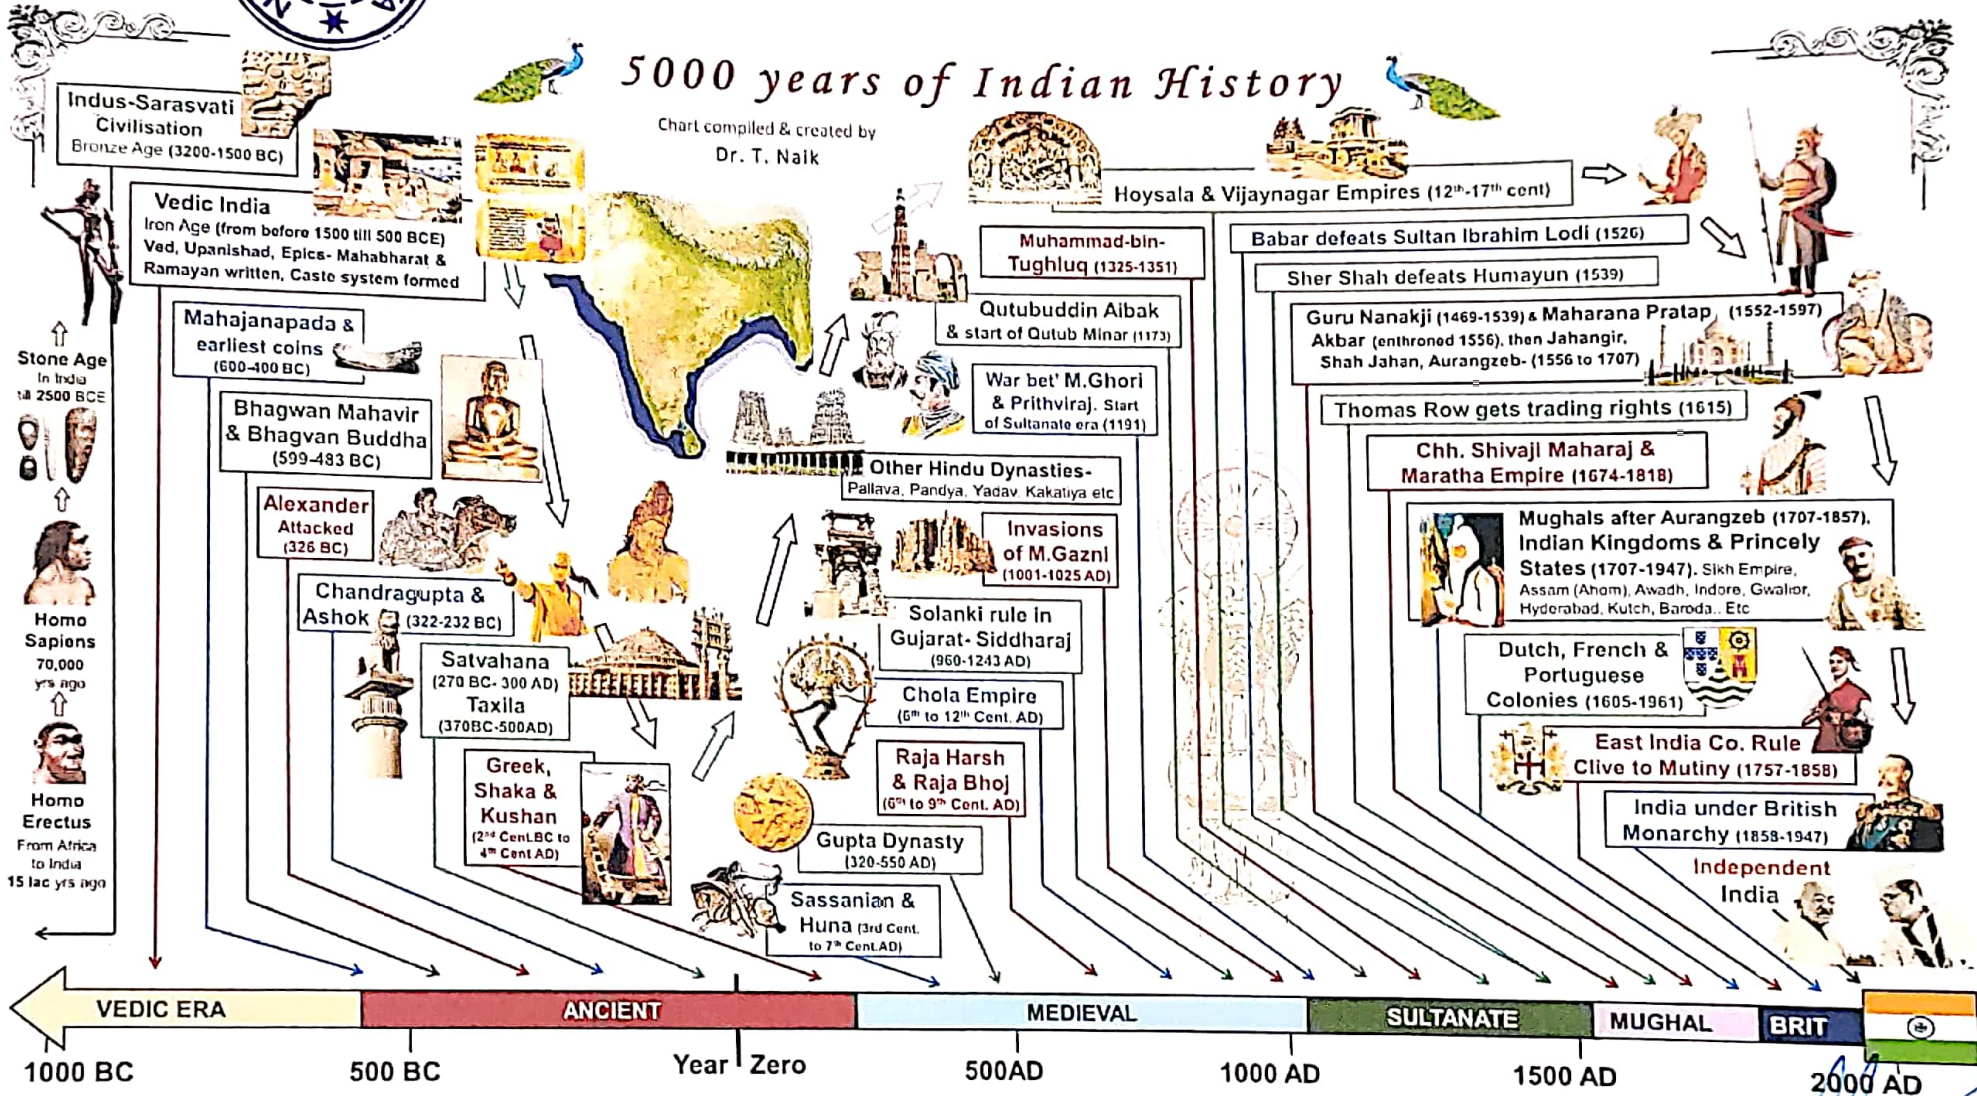

# 5000 years of Indian History

Chart compiled & created by Dr. T. Naik

PRINCIPAL  
Nutan Mahavidyalaya  
SELU, Dist. Parbhani